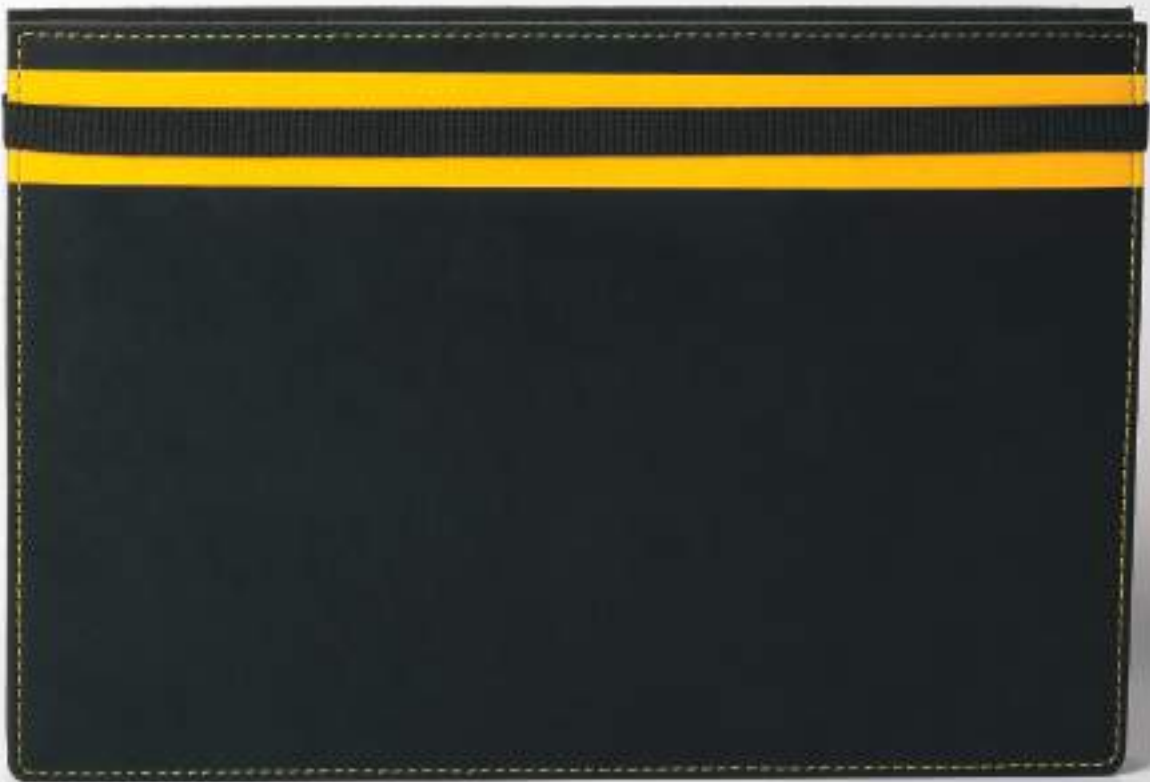

Available inner block(s): A5, B5 & 22x26,5 cm
Features: Slip-In Cover from Finest Italian Thermo
PU Combination Codes: 272, 260 Inside Lining: 353
Elastic Ribbon Lock, Card Holders
Binding: Sewing Thread