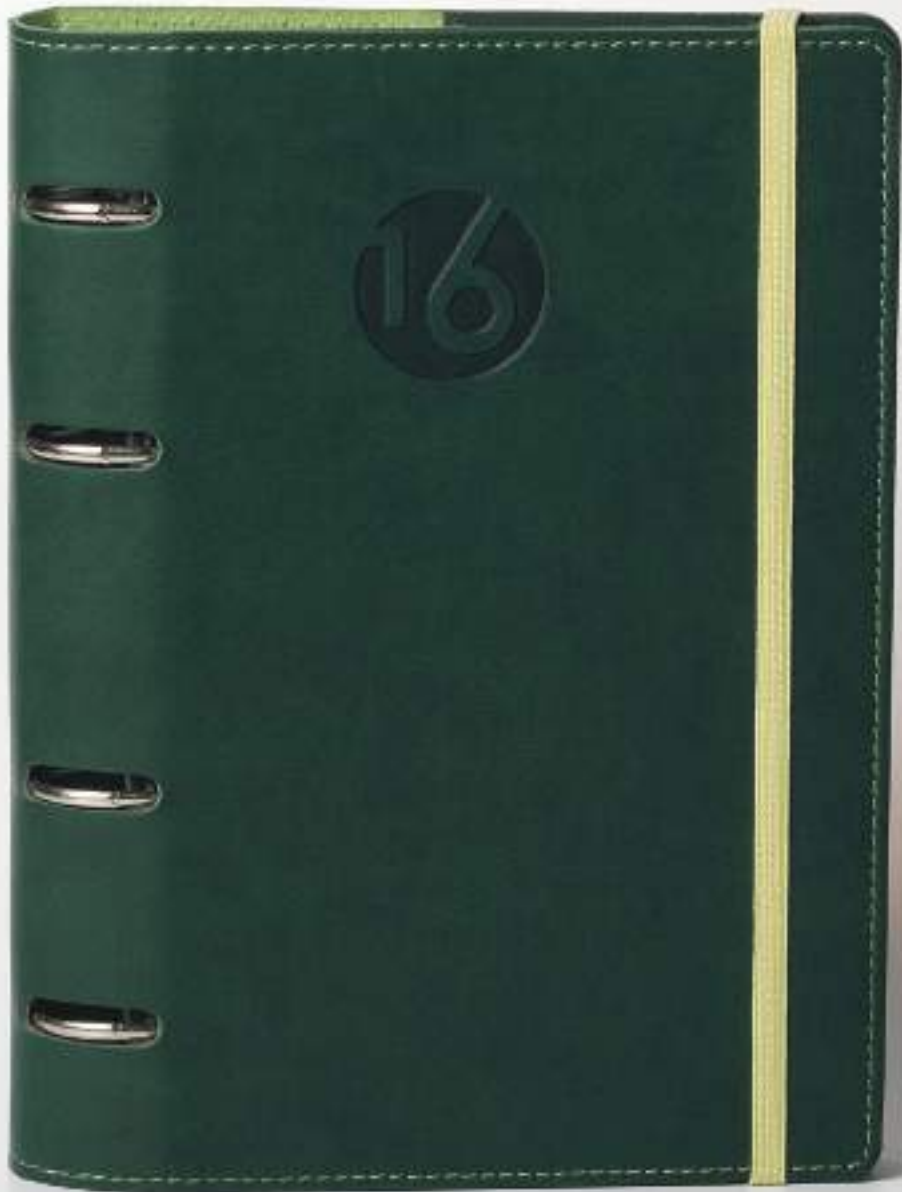

Available inner block: A5
Features: Cover from Finest Italian Thermo PU
Code: 288 Inside Lining: 356, Elastic Ribbon Lock
Binding: Organizer O-Ring