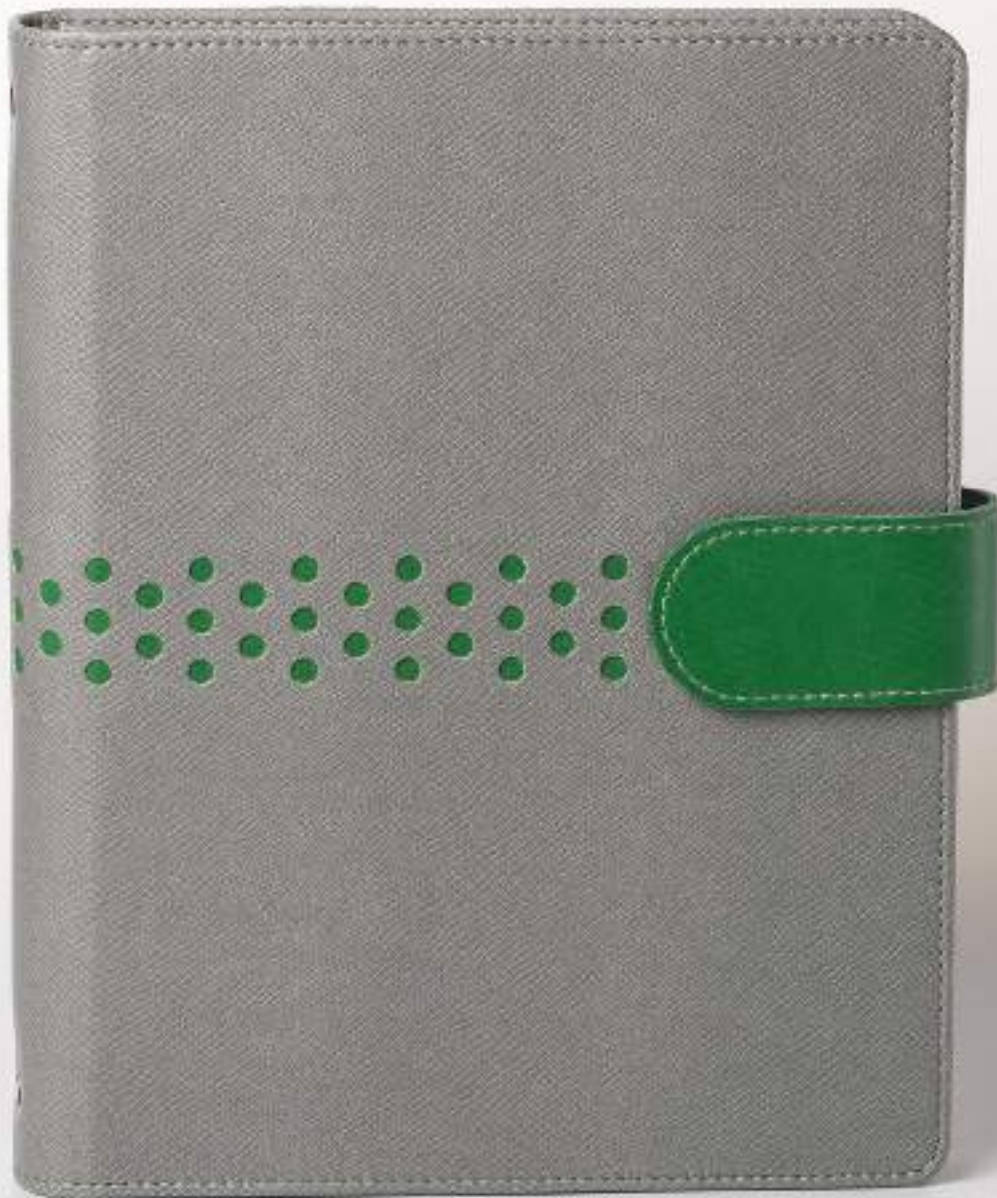

Available inner block: A5
Features: Cover from Finest Italian Thermo PU
Combination Codes: 291, 240 Inside Lining: 352
Pockets for Notes & Papers, Pen Holder
(Pen is optional), Belt-Lock with Magnet
Binding: Organizer O-Ring