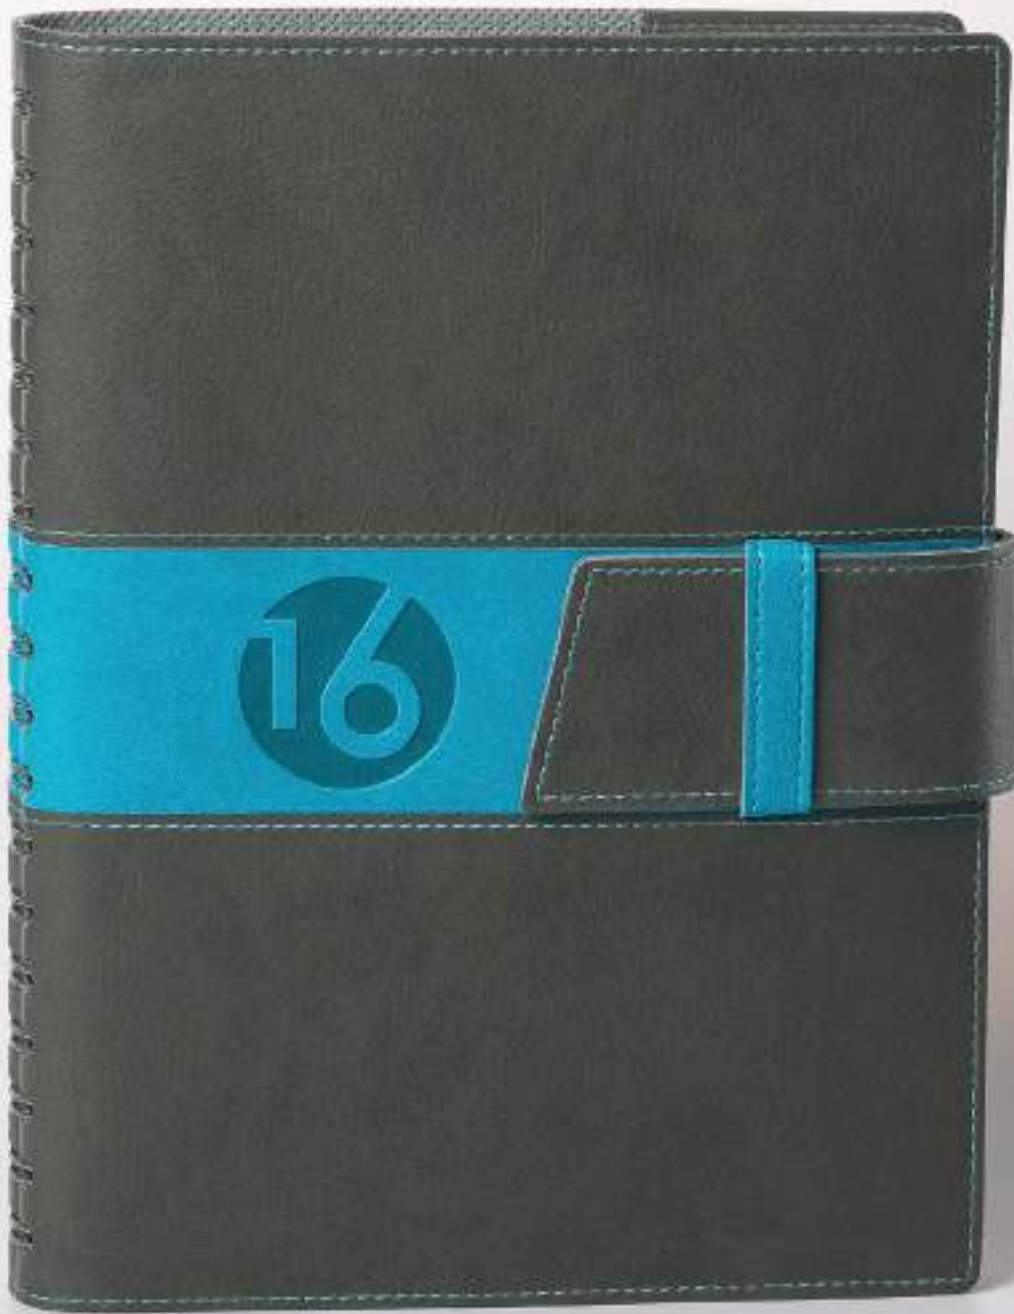

1131

Available inner block(s): A5, B5 & 22x26,5 cm
Features: Soft Cover from Finest Italian Thermo PU Combination Codes: 222, 239 Inside Lining: 302, Unique Shape Belt Lock, Pen Holder (Pen is optional), Multi-Functional Pockets
Binding: Semi-Hidden Wire-O