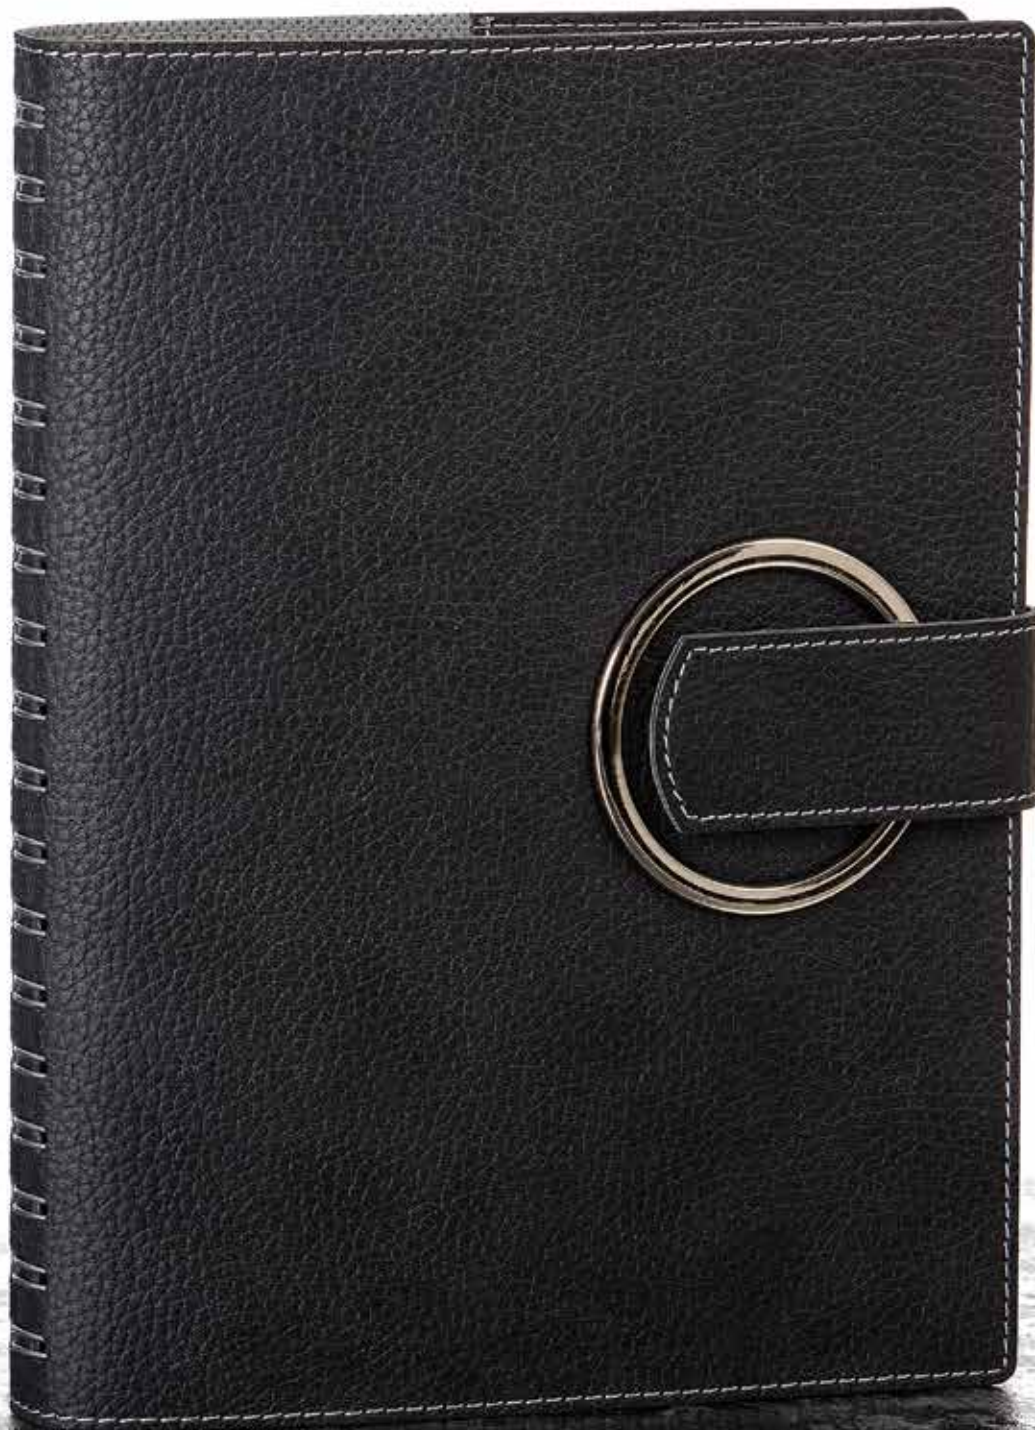

1040

Available with inner block(s): 14,7x21 cm, 16x23,5 cm & 22x26,5 cm

Features: Soft Cover from Finest Italian Thermo PU Code: 208

Unique Shape Magnetic Belt Lock, Pen Holder (Pen is optional), Multi-Functional Pockets

Binding: Semi-Hidden Wire-O