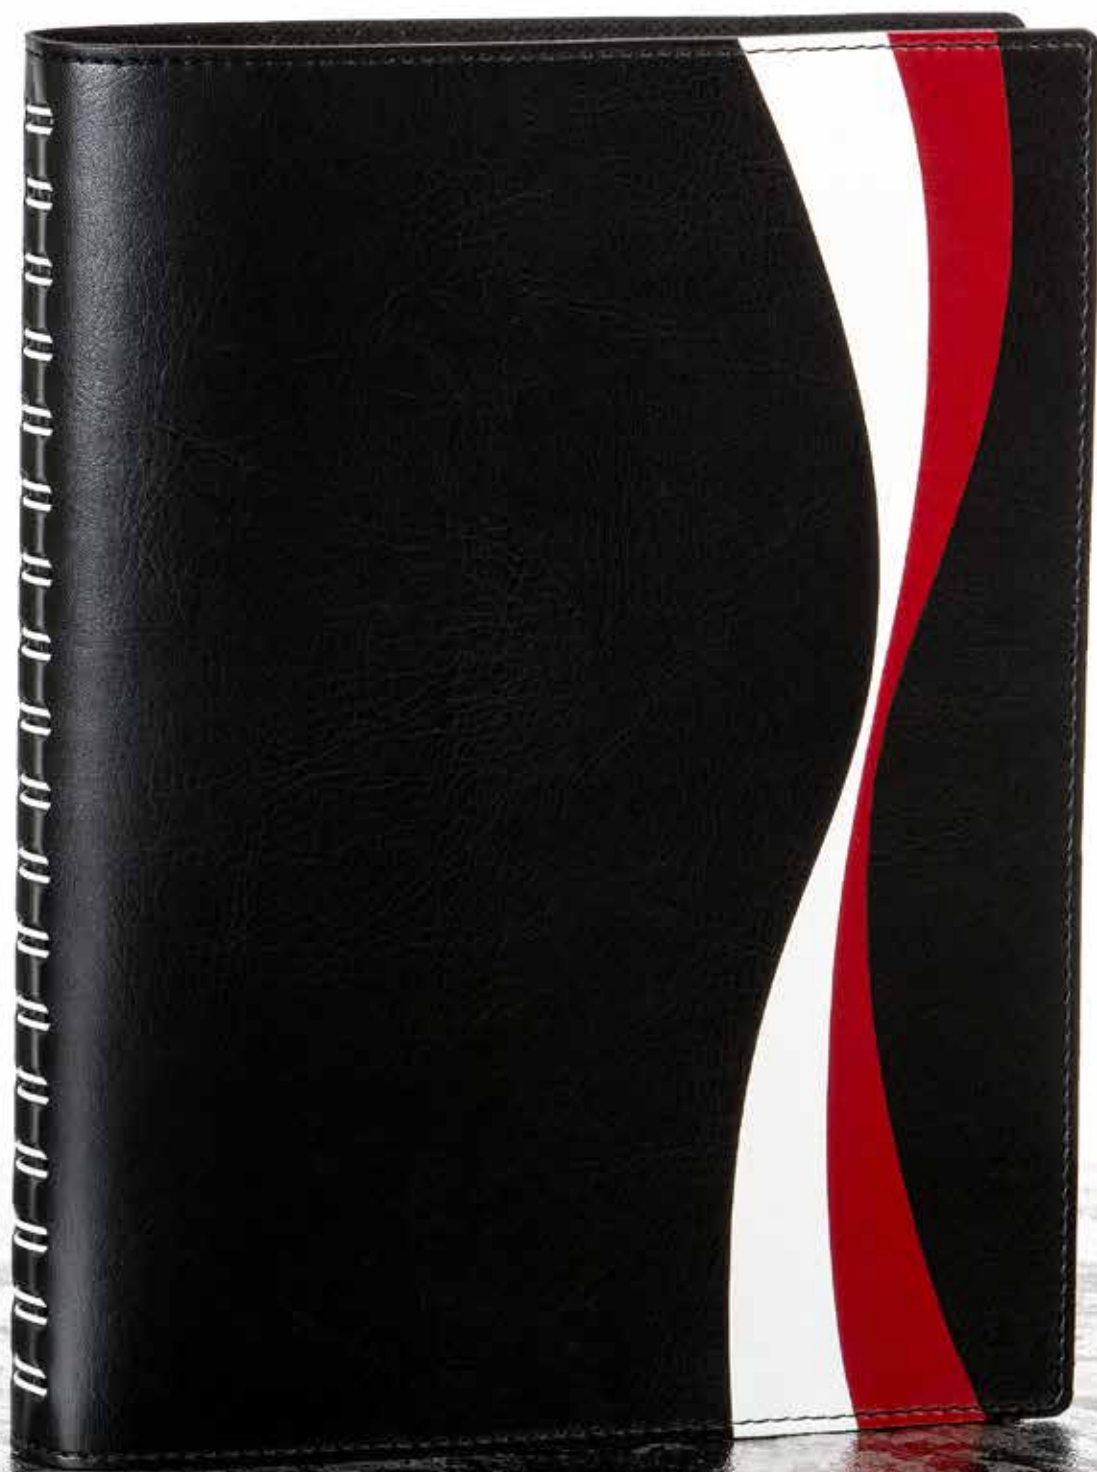

2020

Available with inner block(s): 14,7x21 cm, 16x23,5 cm & 22x26,5 cm
Features: Soft Cover from Finest Italian Thermo PU Combination Code: 206, 257, 204
Multi-Functional Pockets
Binding: Semi-Hidden Wire-O