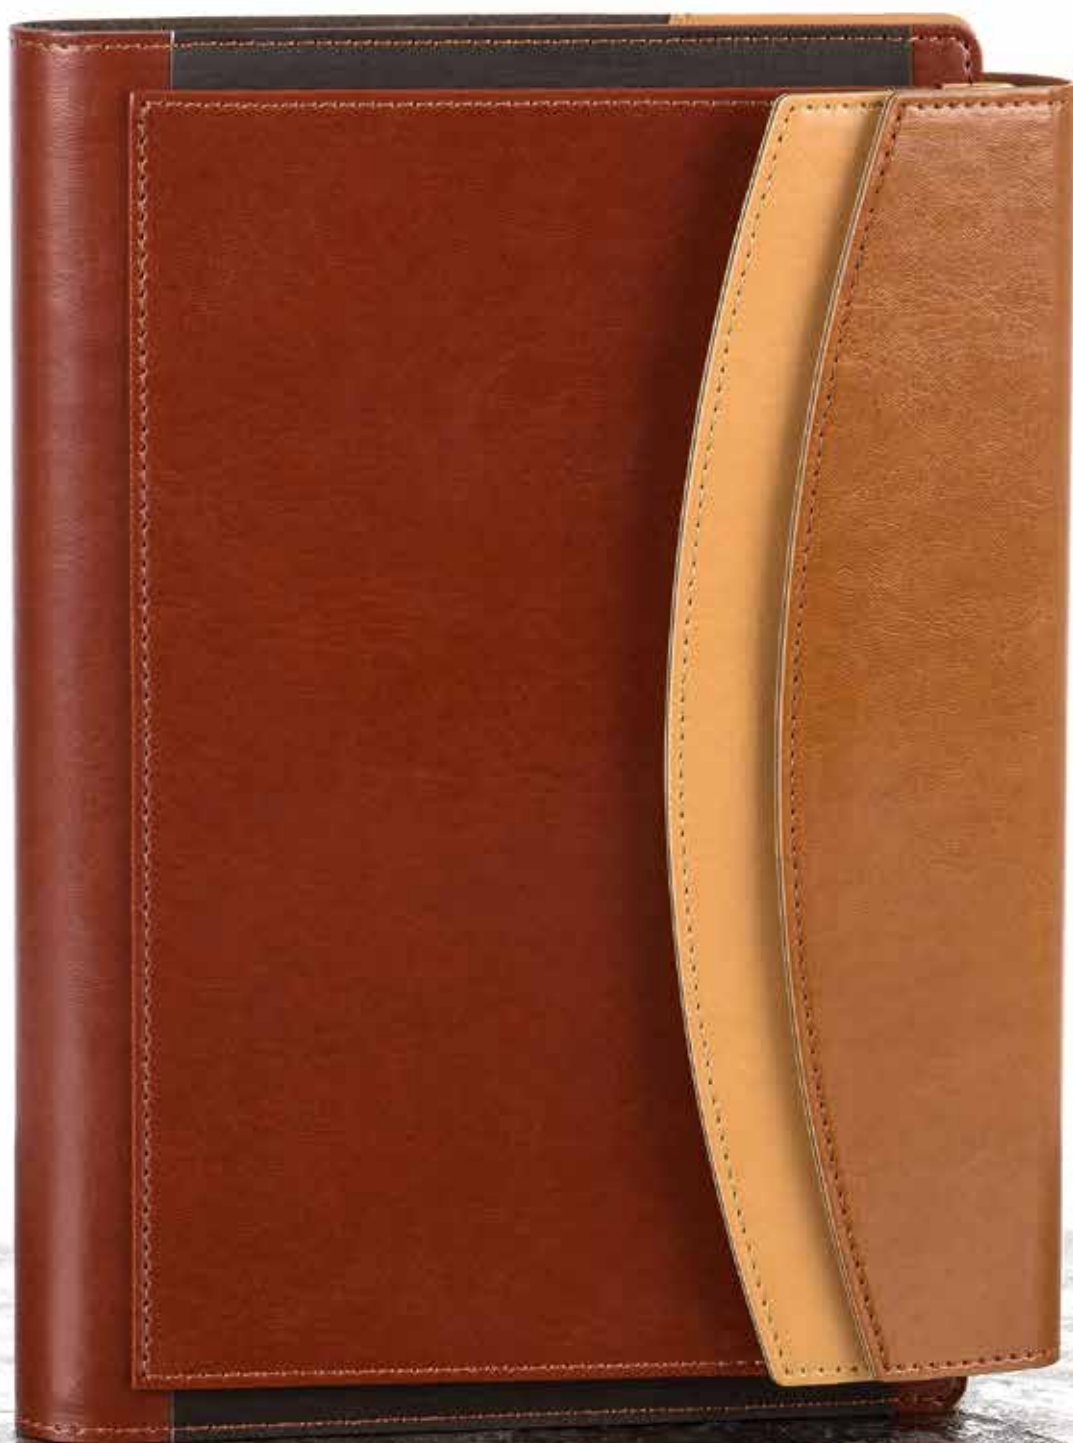

2106

Available with inner block(s): 14,7x21 cm, 16x23,5 cm & 22x26,5 cm
Features: Slip-In Cover from Finest Italian Thermo PU
Combination Code: 231, 233, 236
Unique Outer and Inner Pockets for Notes ID Cards / Business Cards
With Penholder (Pen is optional) Binding: Sewing Thread