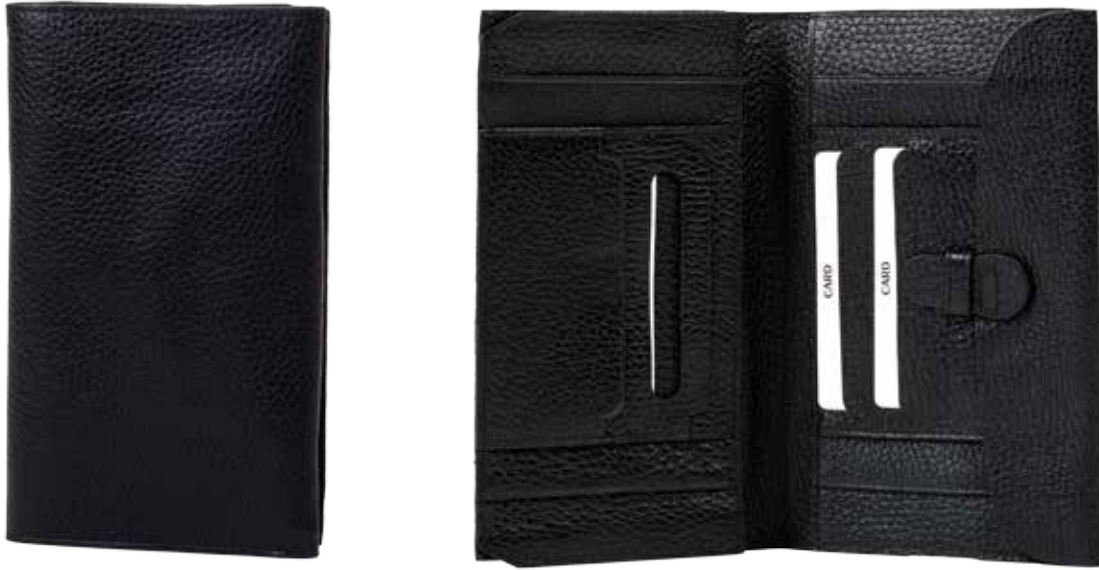

2362

Unique Travel Wallet

Size: 11x18 cm

Features: Premium Genuine Nubuck Leather Code: 121
Multi-Functional Pockets for Business Cards / Credit Cards/ ID Cards

2371