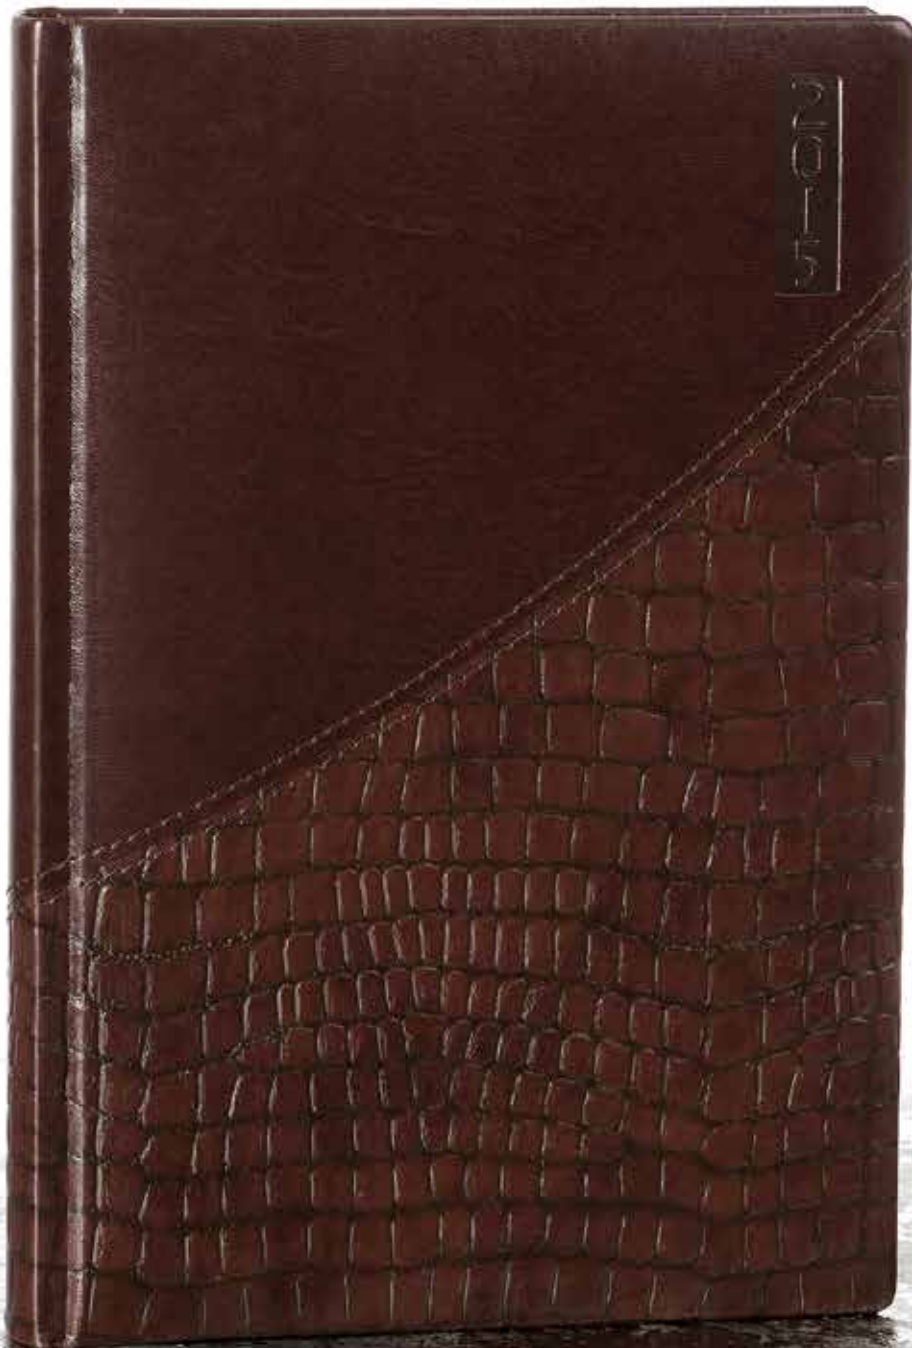

1120

Available with inner block(s): 14,7x21 cm, 16x23,5 cm & 22x26,5 cm
Features: Hard Cover from Finest Italian Thermo PU
Combination Code: 229, 230
Binding: Sewing Thread