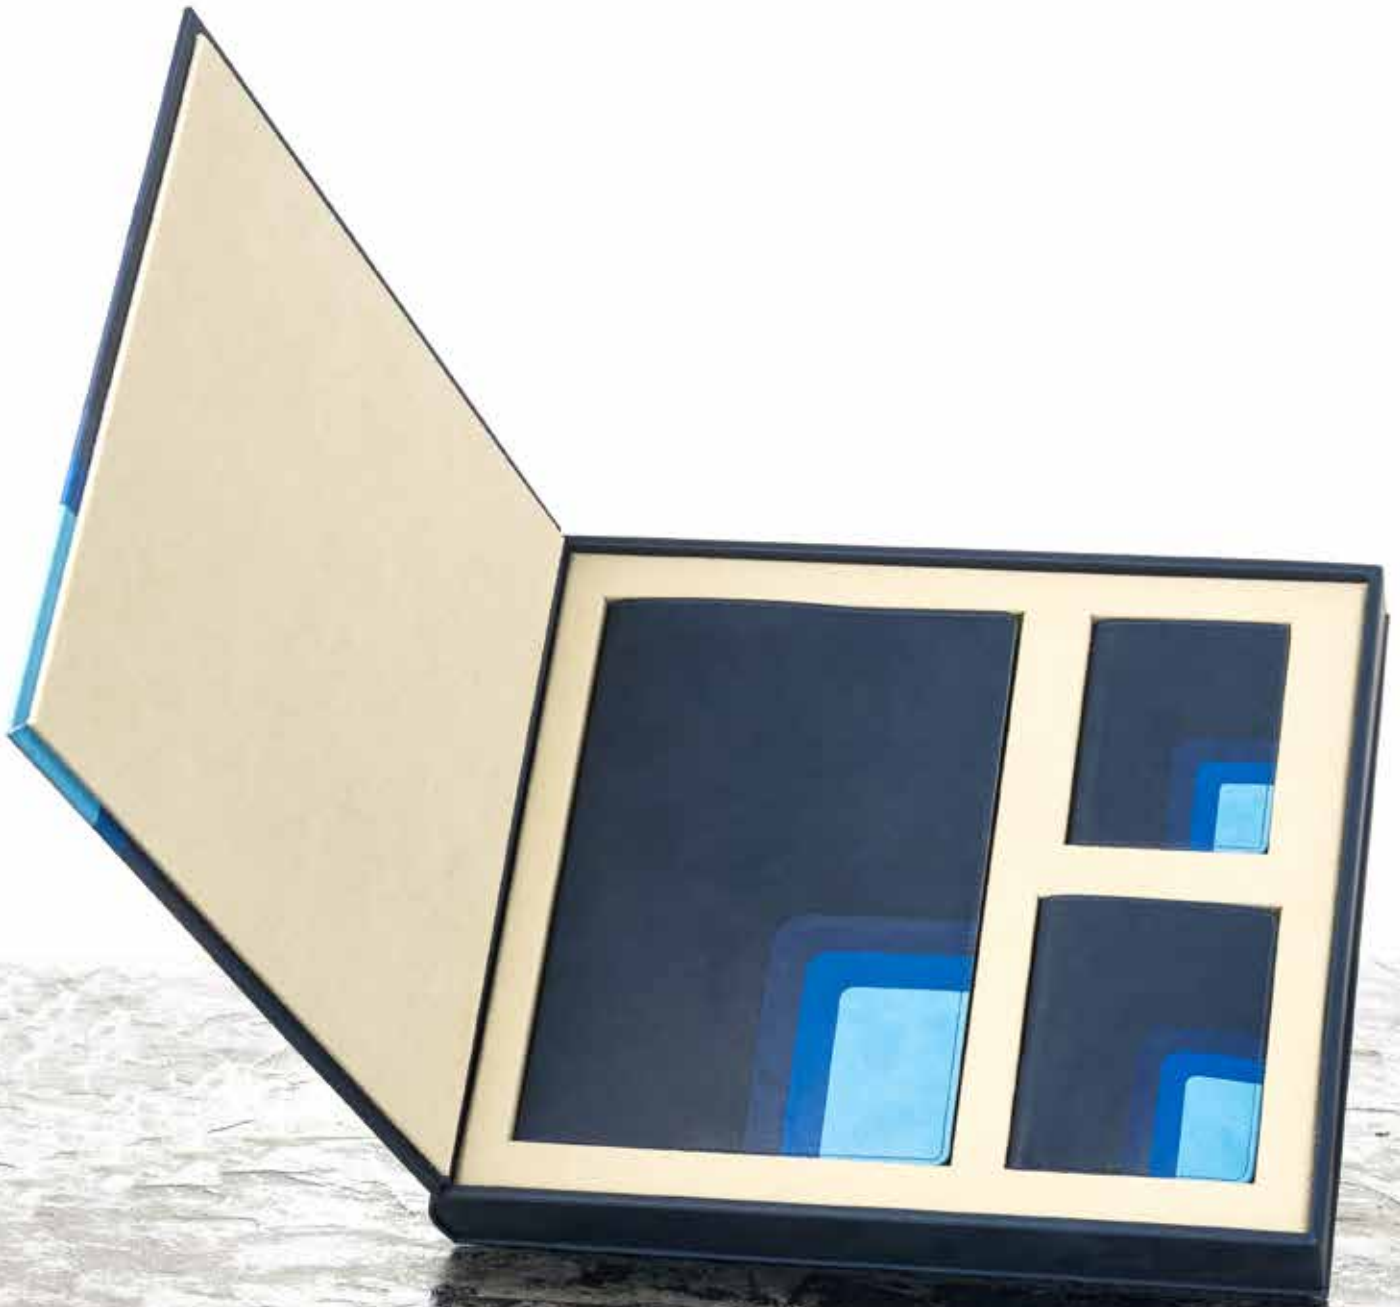

Features: Handcraft Hard Cardboard Box made from Italian Thermo PU Combination Code: 274, 237, 238, 285

Set includes items with following codes:

- Diary (code: 1021, size: 17x24 cm), page 80
- Business Card Holder (2383), page 126
- Wallet (2382), page 126