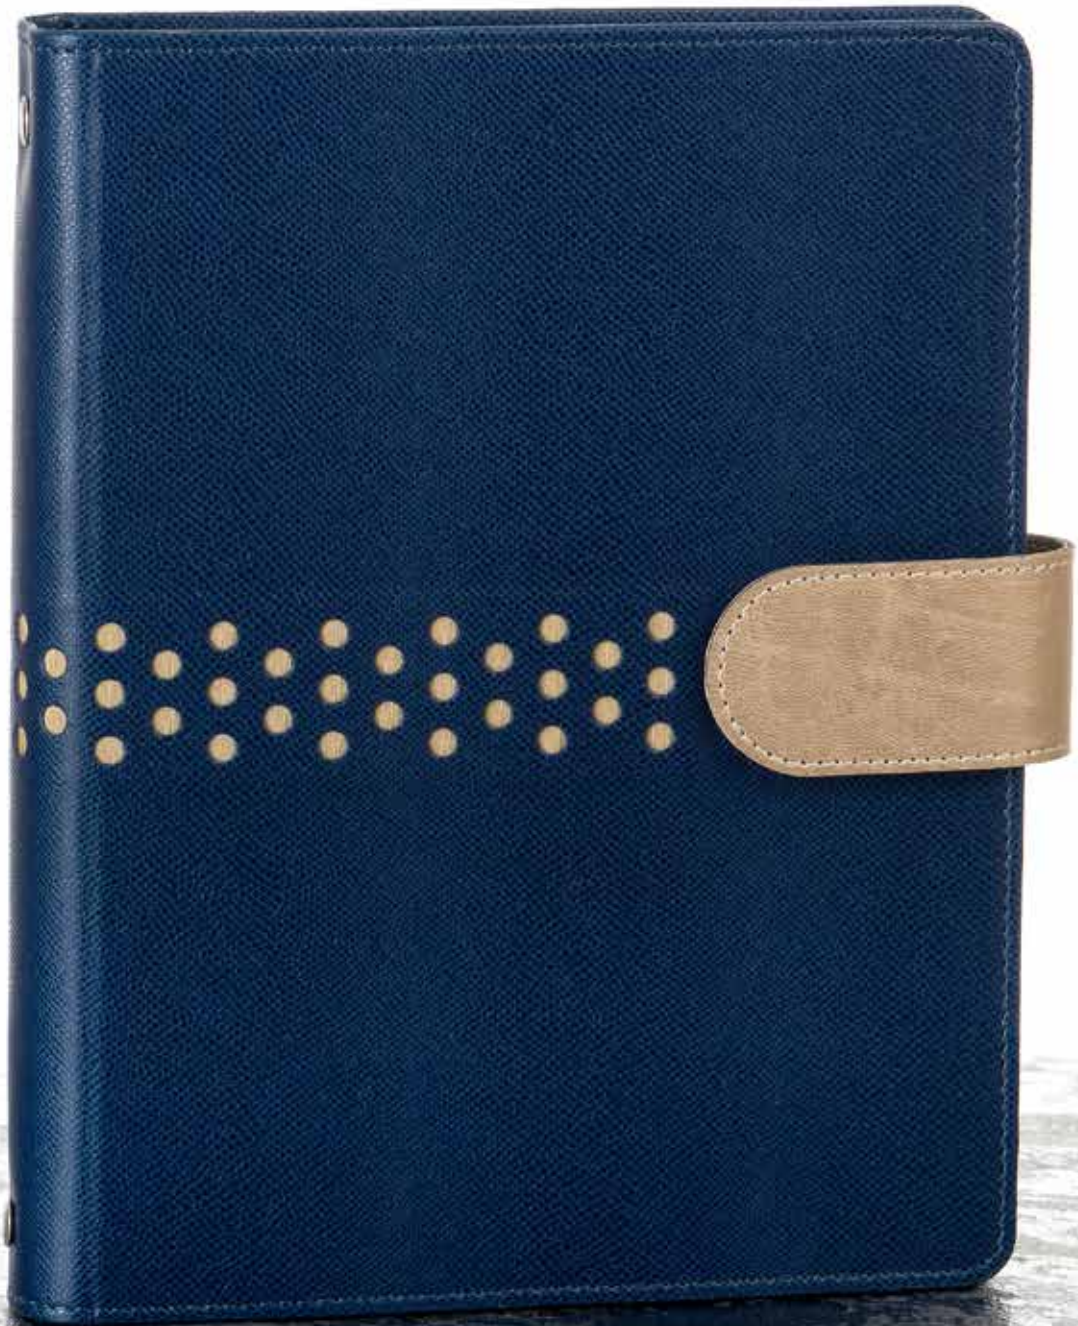

2302

Available with inner block: 14,7x21 cm
Features: Cover from Finest Italian Thermo PU Code: 293
Pockets for Notes, Papers, Pen Holder (Pen is optional), Belt-Lock with Magnet
Binding: Organizer O-Ring