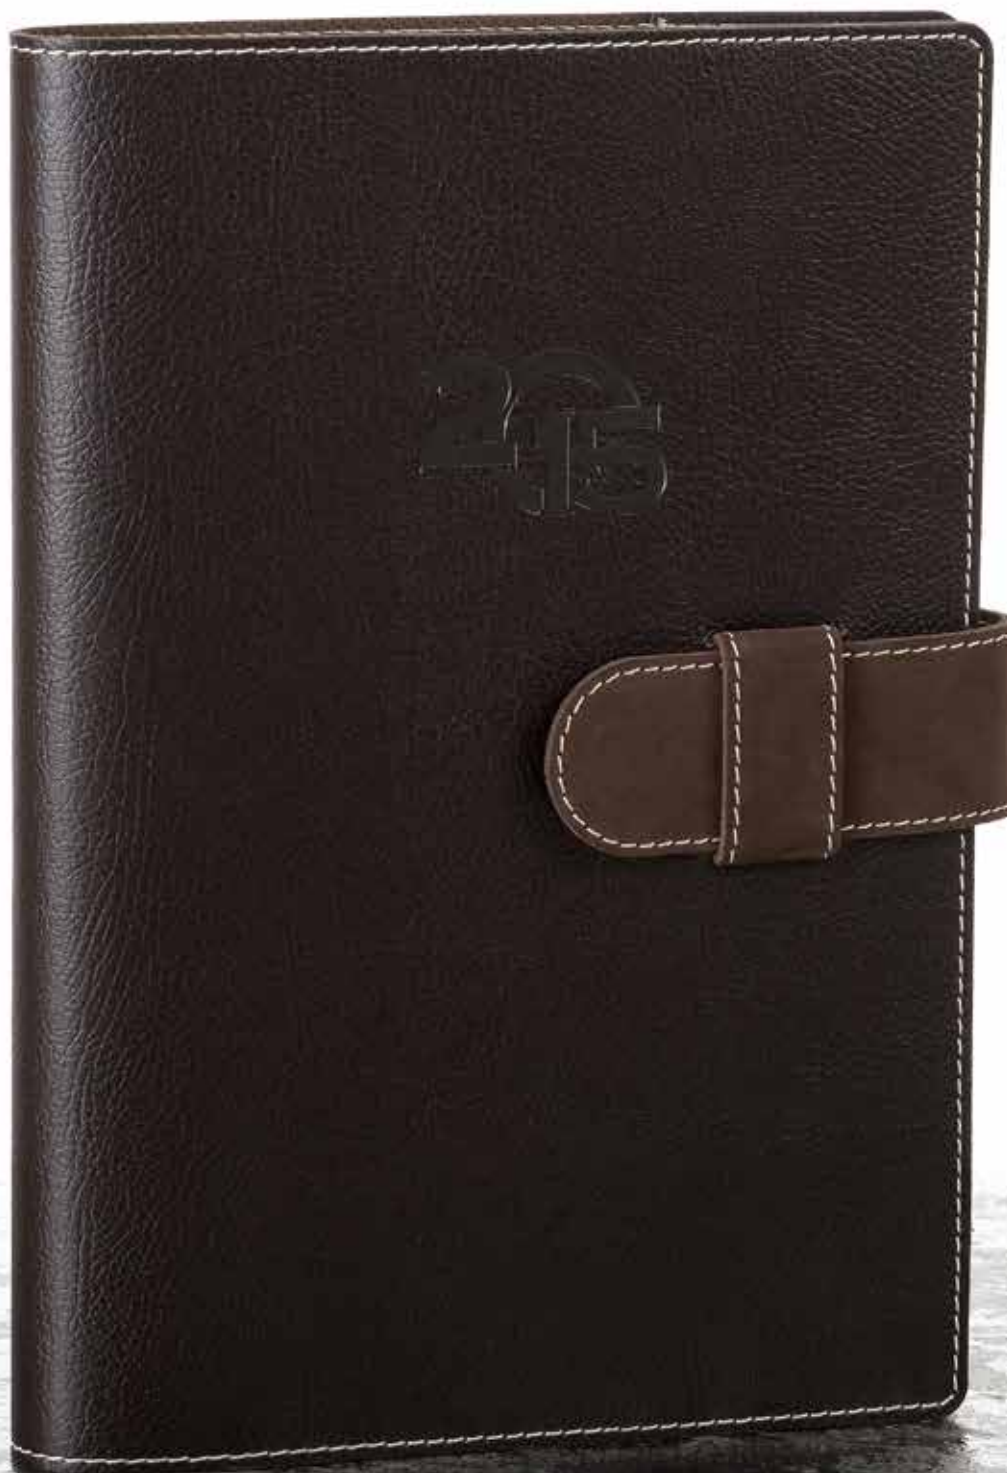

1104

Available with inner block(s): 14,7x21 cm, 16x23,5 cm & 22x26,5 cm
Features: Slip-In Cover from Finest Italian Thermo PU
and Leather Combination Code: 216, 118
Belt with Pen Holder&Page Marker (Pen is optional)
Binding: Sewing Thread