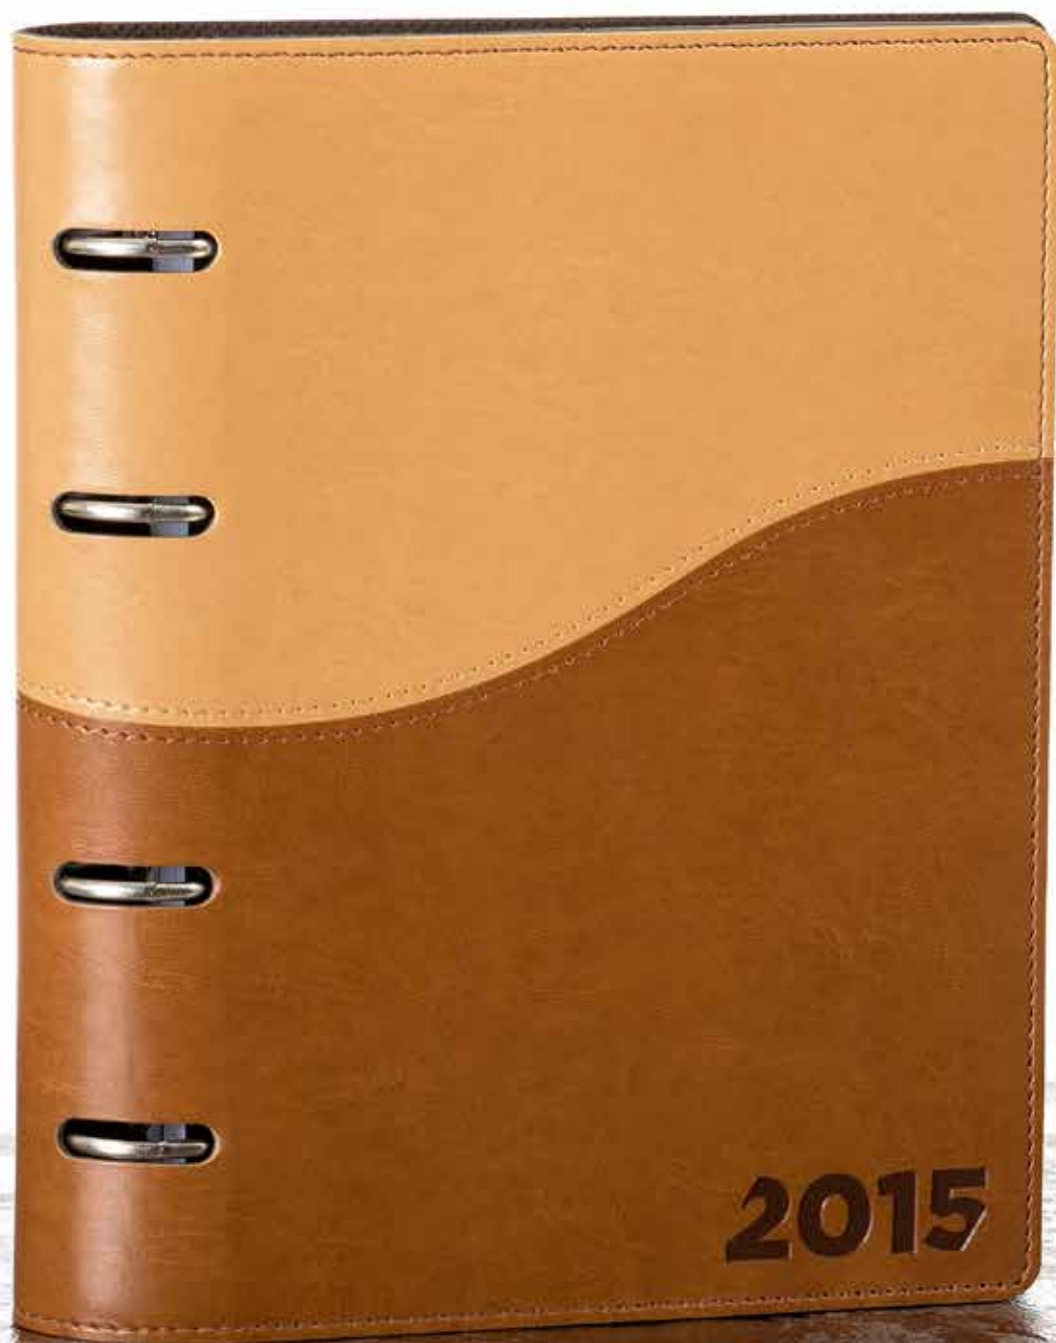

2250

Available with inner block: 14,7x21 cm
Features: Cover from Finest Italian Thermo PU Combination Code: 233, 236
Multi-Functional Pockets for ID Card/Credit Card/Business Card
Binding: Organizer O-Ring