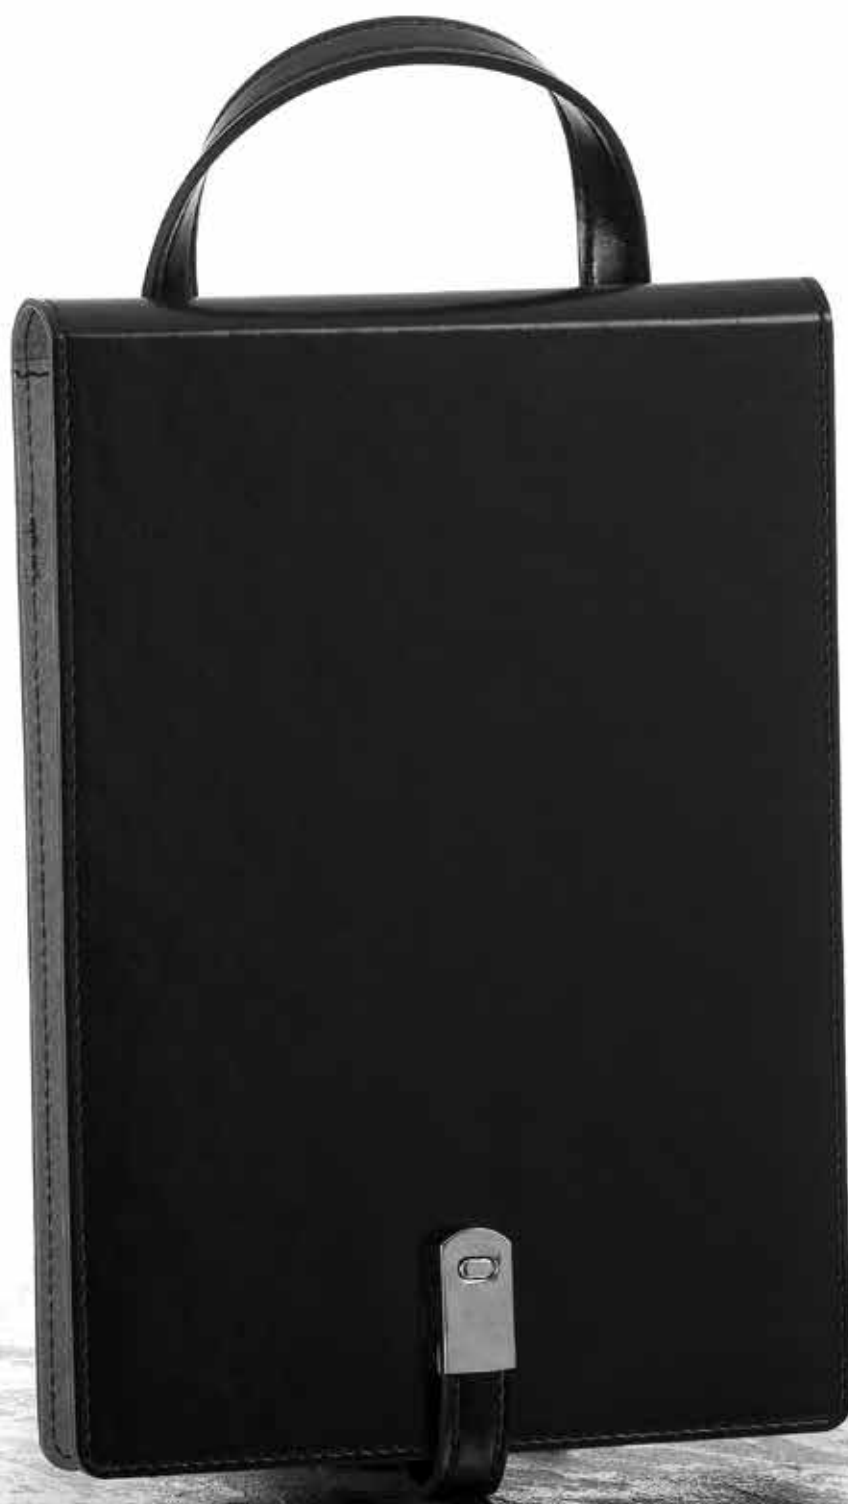

2392

A5 Notebook
Features: Soft Cover with Handle from Thermo PU Code: 228
Pockets for Notes, Card Holder,
Pen Holder (Pen is optional) , Belt-Lock with Magnet
Binding: Thermal Tape