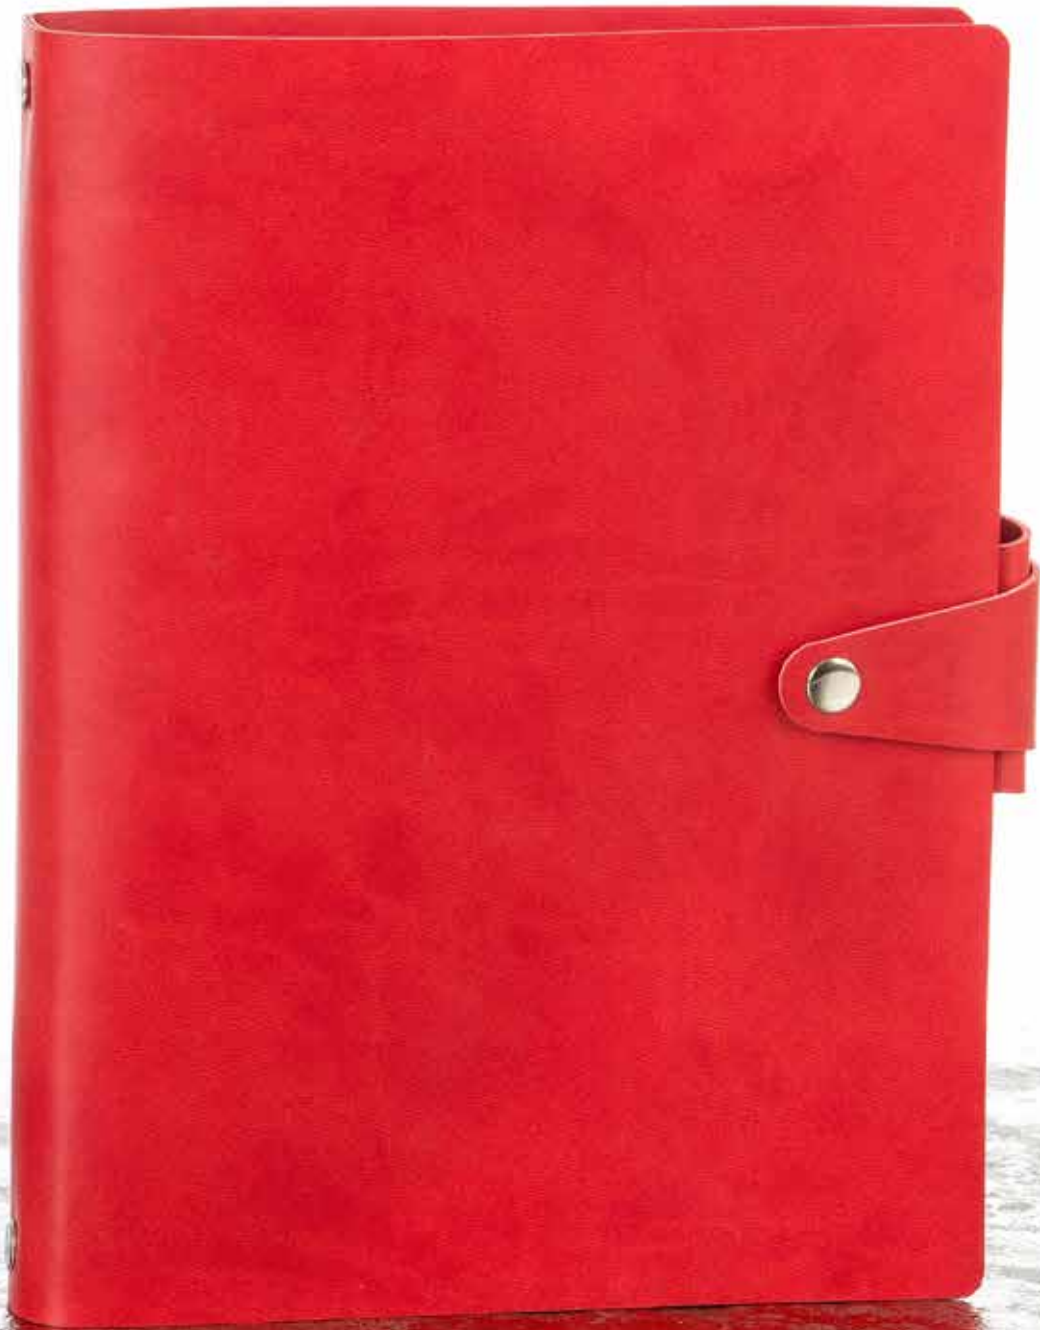

2142

Available with inner block: 14,7x21 cm
Features: Cover from Finest Italian Thermo PU Code: 201
Belt With Snap-Fastener, Pen Holder (Pen is optional)
Binding: Organizer O-Ring