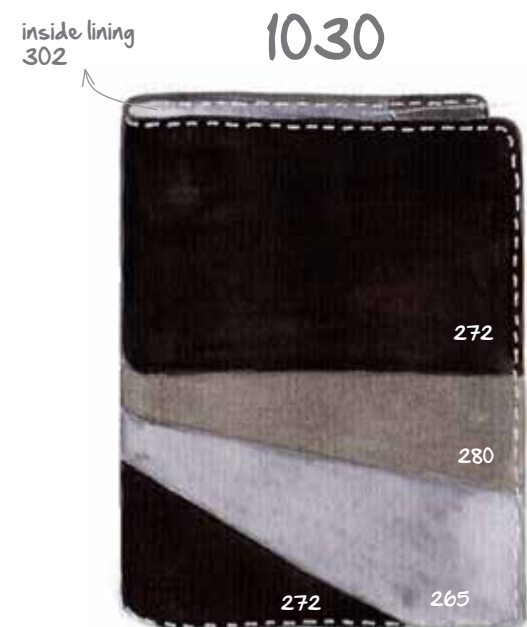

Gray is a conservative color signifying neutrality, indifference and reserve.

Physiologically, gray can drain you of energy, be depressing or uplifting, depending on how much lightness and white is in the gray. Dark gray is more depressing than light gray.

Gray suggests security, reliability, modesty, maturity and dullness. It can imply that you can't make decisions, 'the fence-sitter', that you don't have an opinion on anything.

Gray lacks energy; it is neither reassuring nor soothing, neither stimulating nor exciting, neither pleasing nor inviting. It needs to be combined with other colors to give it passion, energy and life.